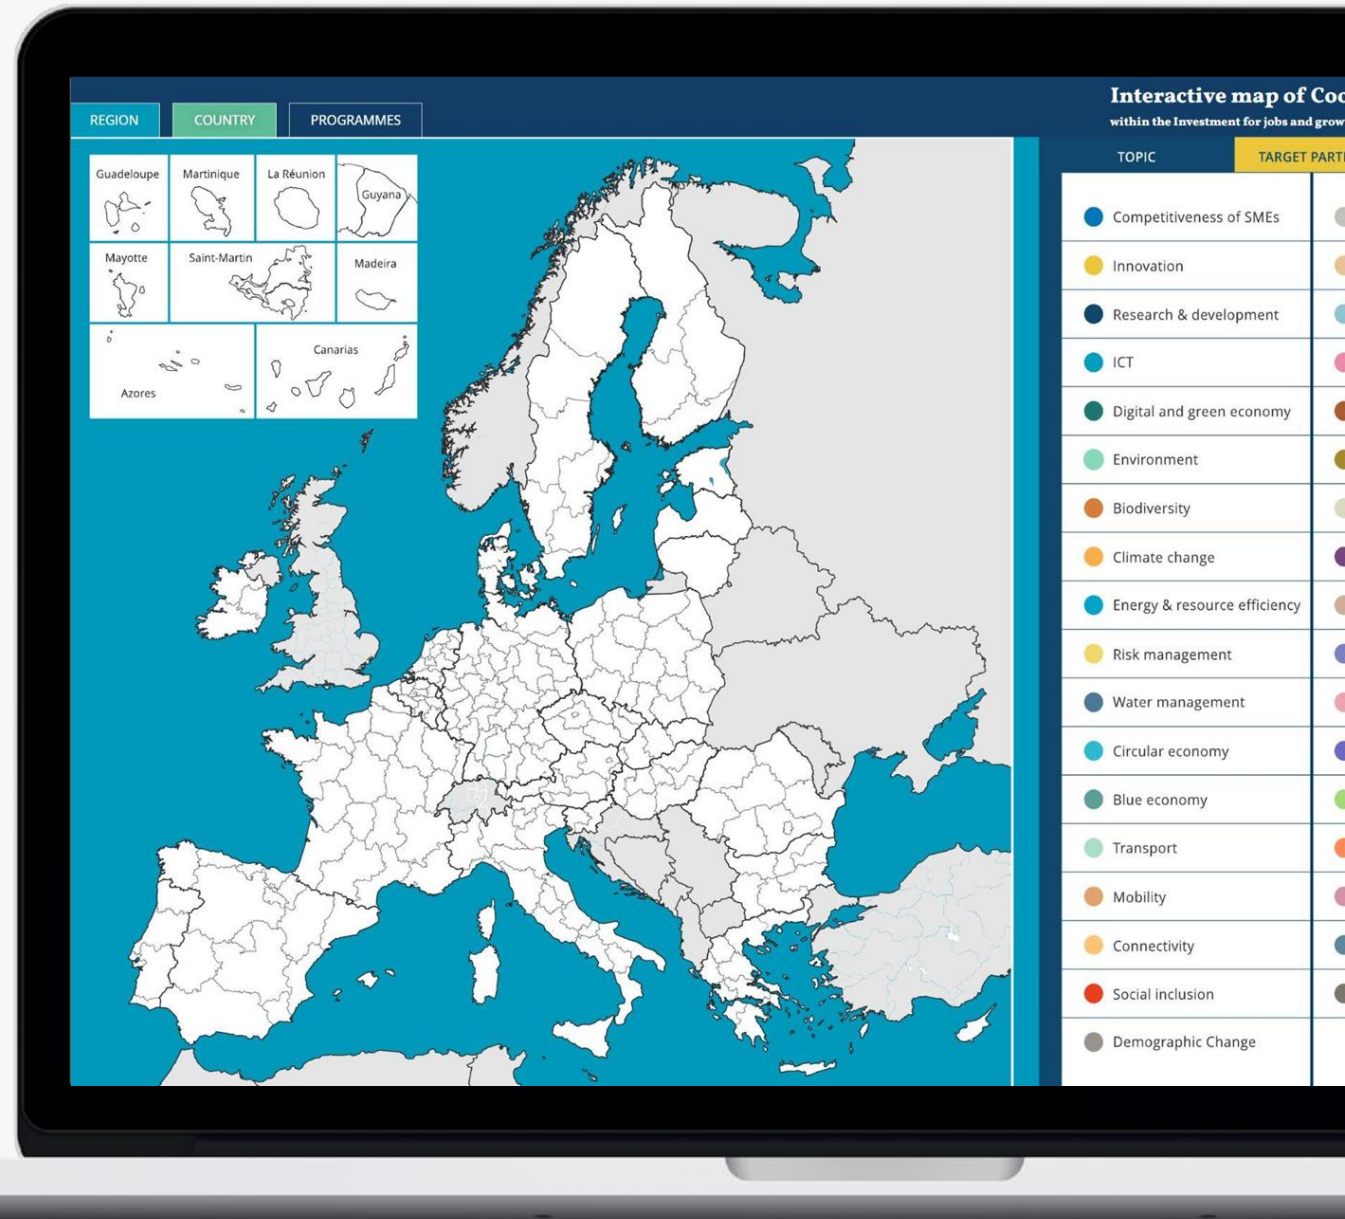

**Providing examples and contacts** with ongoing cooperation actions, facilitating the exchange with practitioners.

**Assistance in partner search** and pairing of cooperation actions partners.

# Database with programmes under the IJG goal

The **databases for the IJG goal programmes** for the programming periods 2014-2020 and 2021-2027 are available online, part of the Interact repository of knowledge. They include a comprehensive list of all mainstream programmes, with details on the scope and approach for cooperation actions.

The databases were used as a source of information for the production of the map tools. They complement each other more complex purposes like thematic analysis, mapping, distributions, etc.

# Map tool 2021-2027

- Simplistic map;
- Highlighted key categories of cooperation with automatised search option;
- Search option at the level of NUTS III regions and MS.